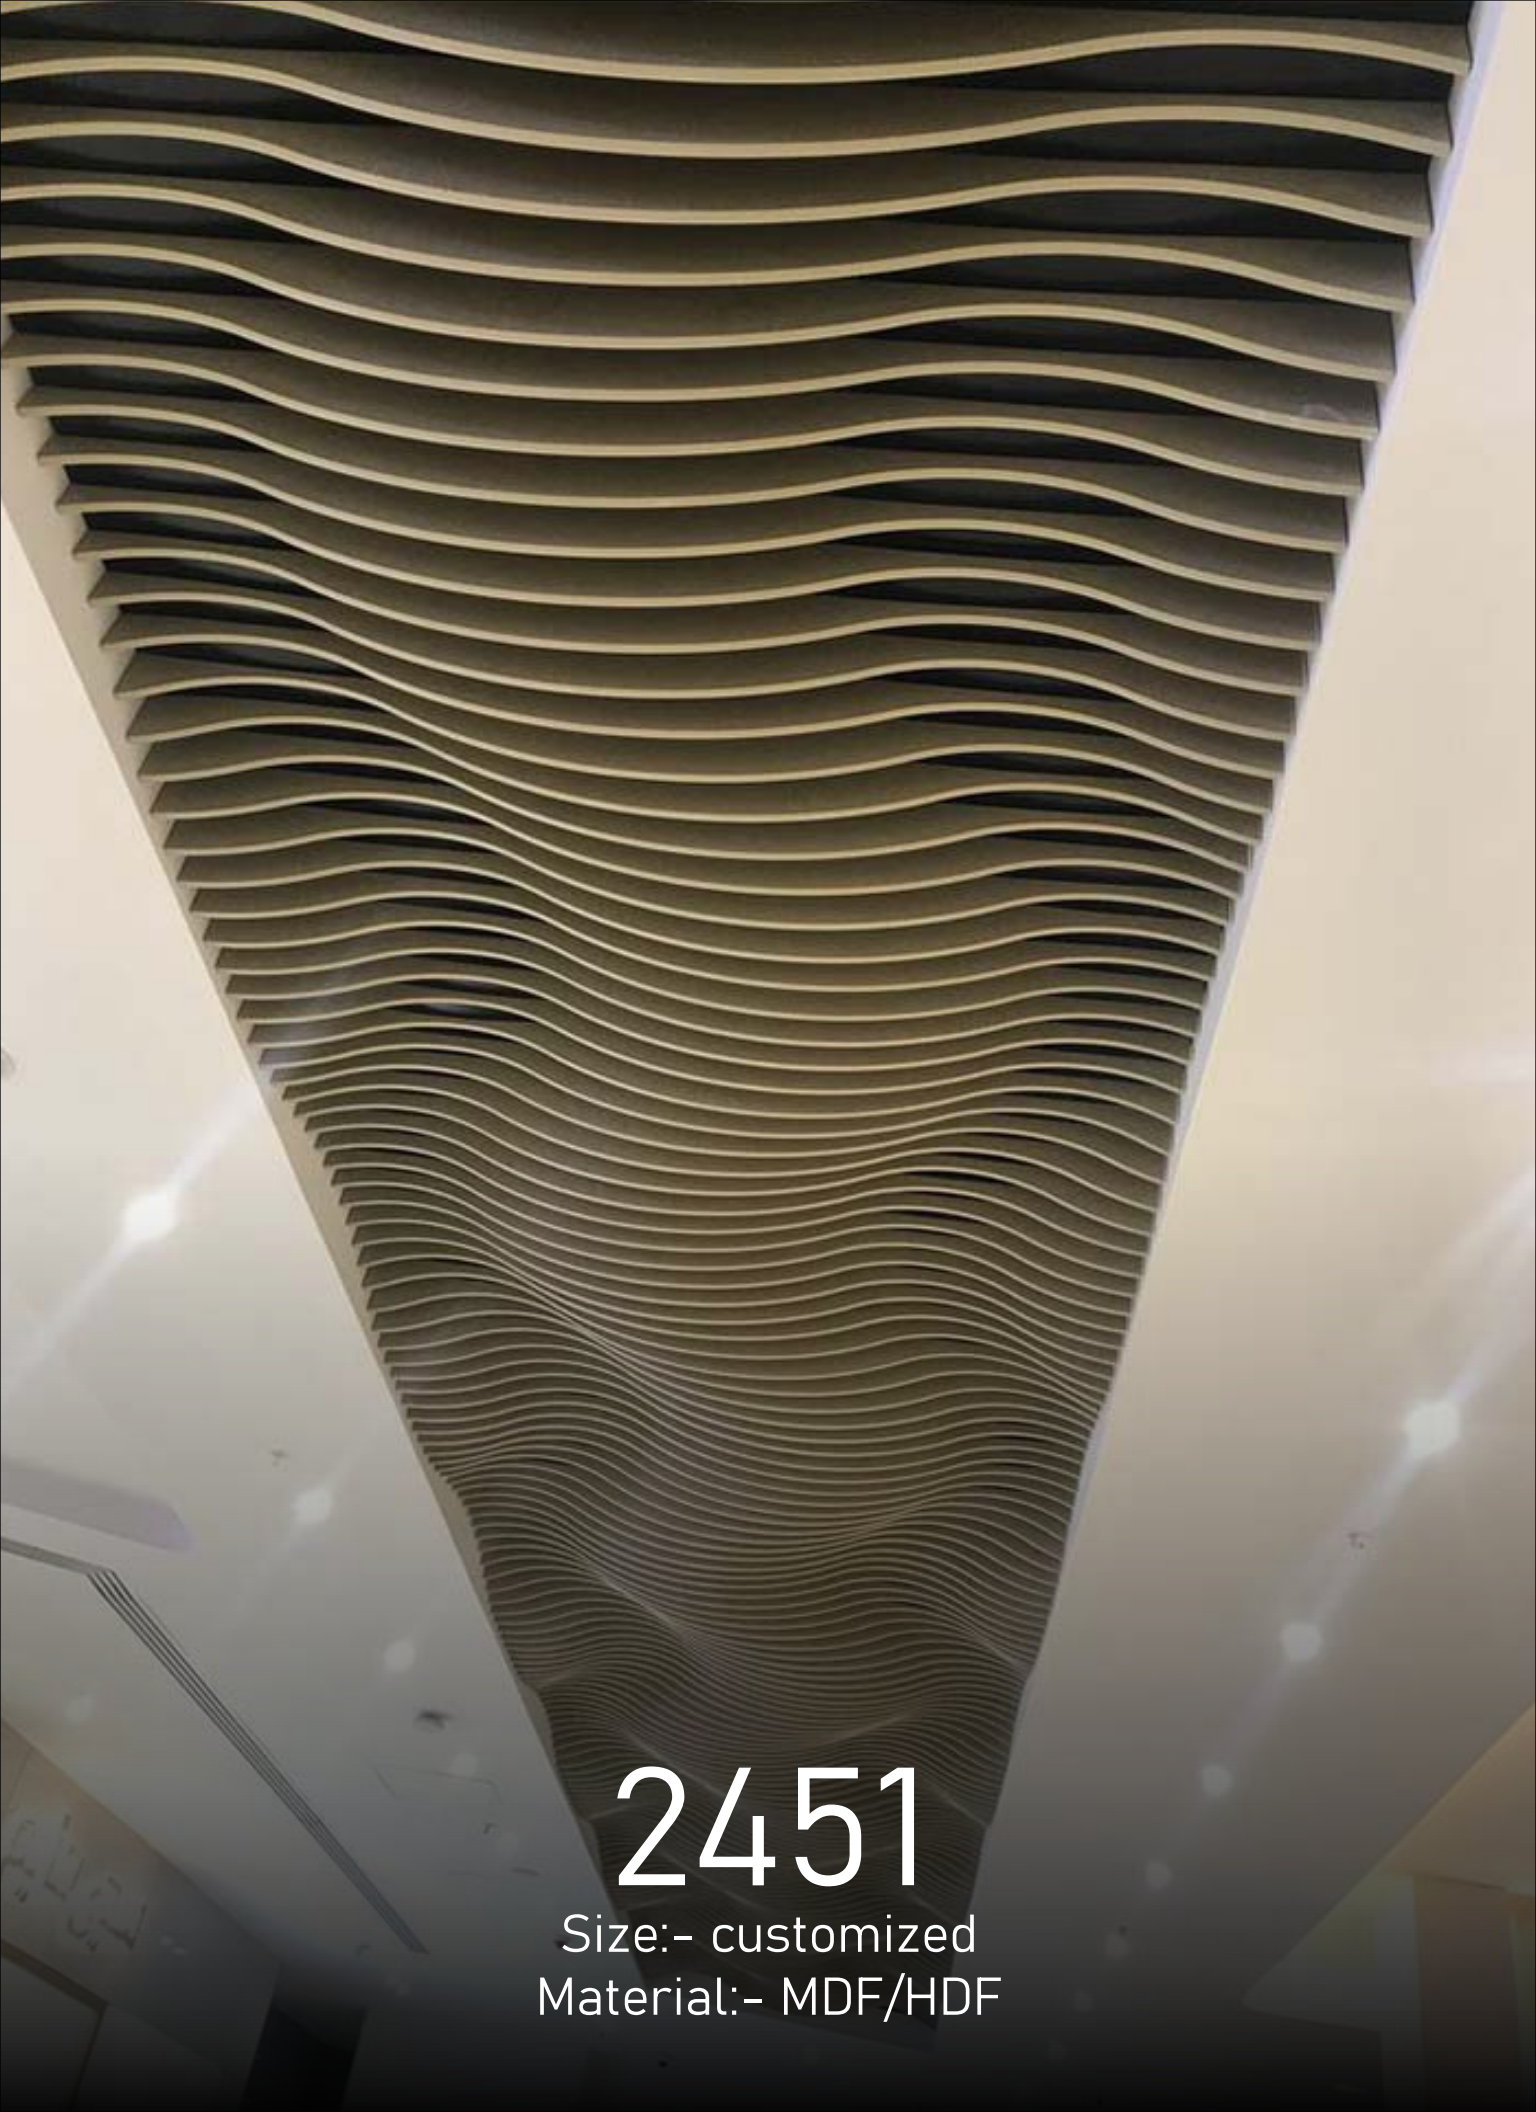

2451

Size:- customized
Material:- MDF/HDF