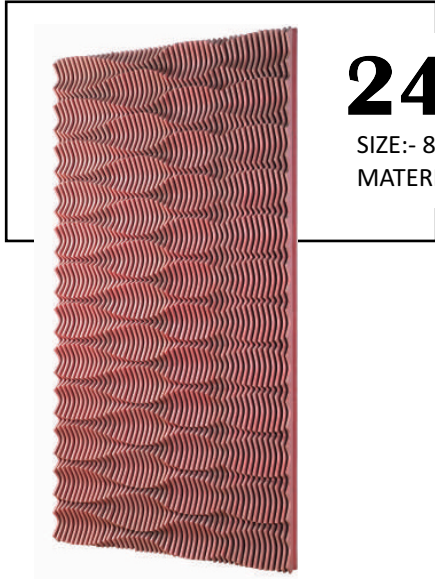

Delizia Interior

Parametric

• Wall Panels

Introduction

Introduce you to an innovative design solution that could enhance the aesthetic appeal of your walls and ceilings. Our company specializes in parametric wall panels and ceilings panels crafted from high-quality MDF/HDF/PVC PIPE, featuring a consistent gap between each panel for a sleek, modern look.

2401

SIZE:- 8' x 4'
MATERIAL:- MDF

2404

SIZE:- 8' x 4'
MATERIAL:- MDF

2402

SIZE:- 8' x 4'
MATERIAL:- MDF

2405

SIZE:- 8' x 4'
MATERIAL:- MDF

2403

SIZE:- 8' x 4'
MATERIAL:- MDF

2406

SIZE:- 8' x 4'
MATERIAL:- MDF

2407

SIZE:- 8' x 4'
MATERIAL:- MDF

2410

SIZE:- 8' x 4'
MATERIAL:- MDF