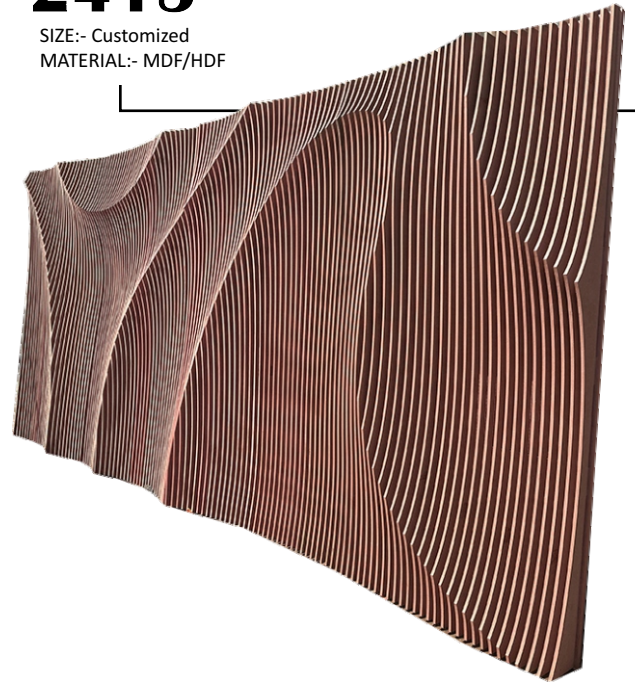

2415

SIZE:- Customized
MATERIAL:- MDF/HDF