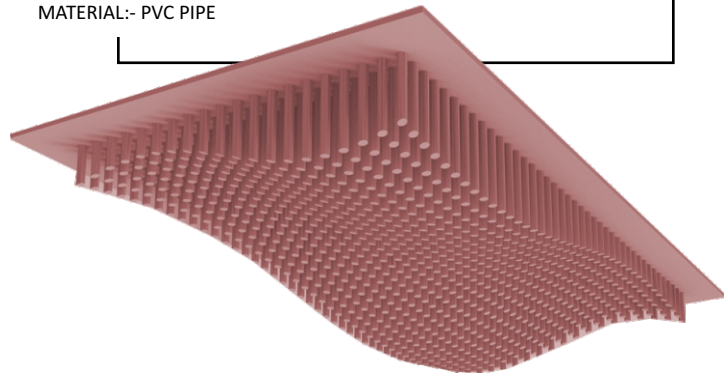

2424

SIZE:- Customized
MATERIAL:- PVC PIPE