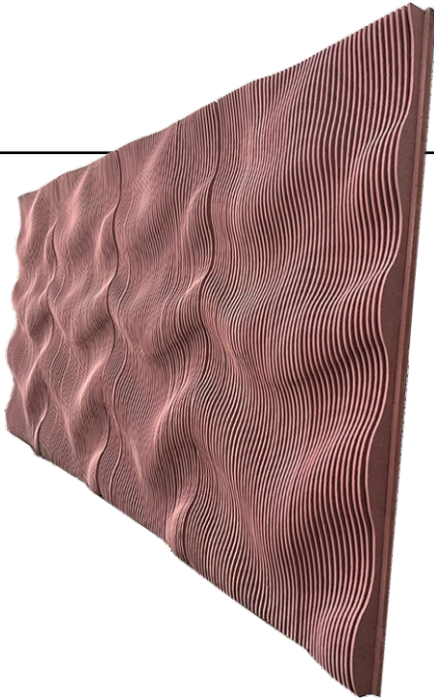

2417

SIZE:- Customized
MATERIAL:- MDF/HDF