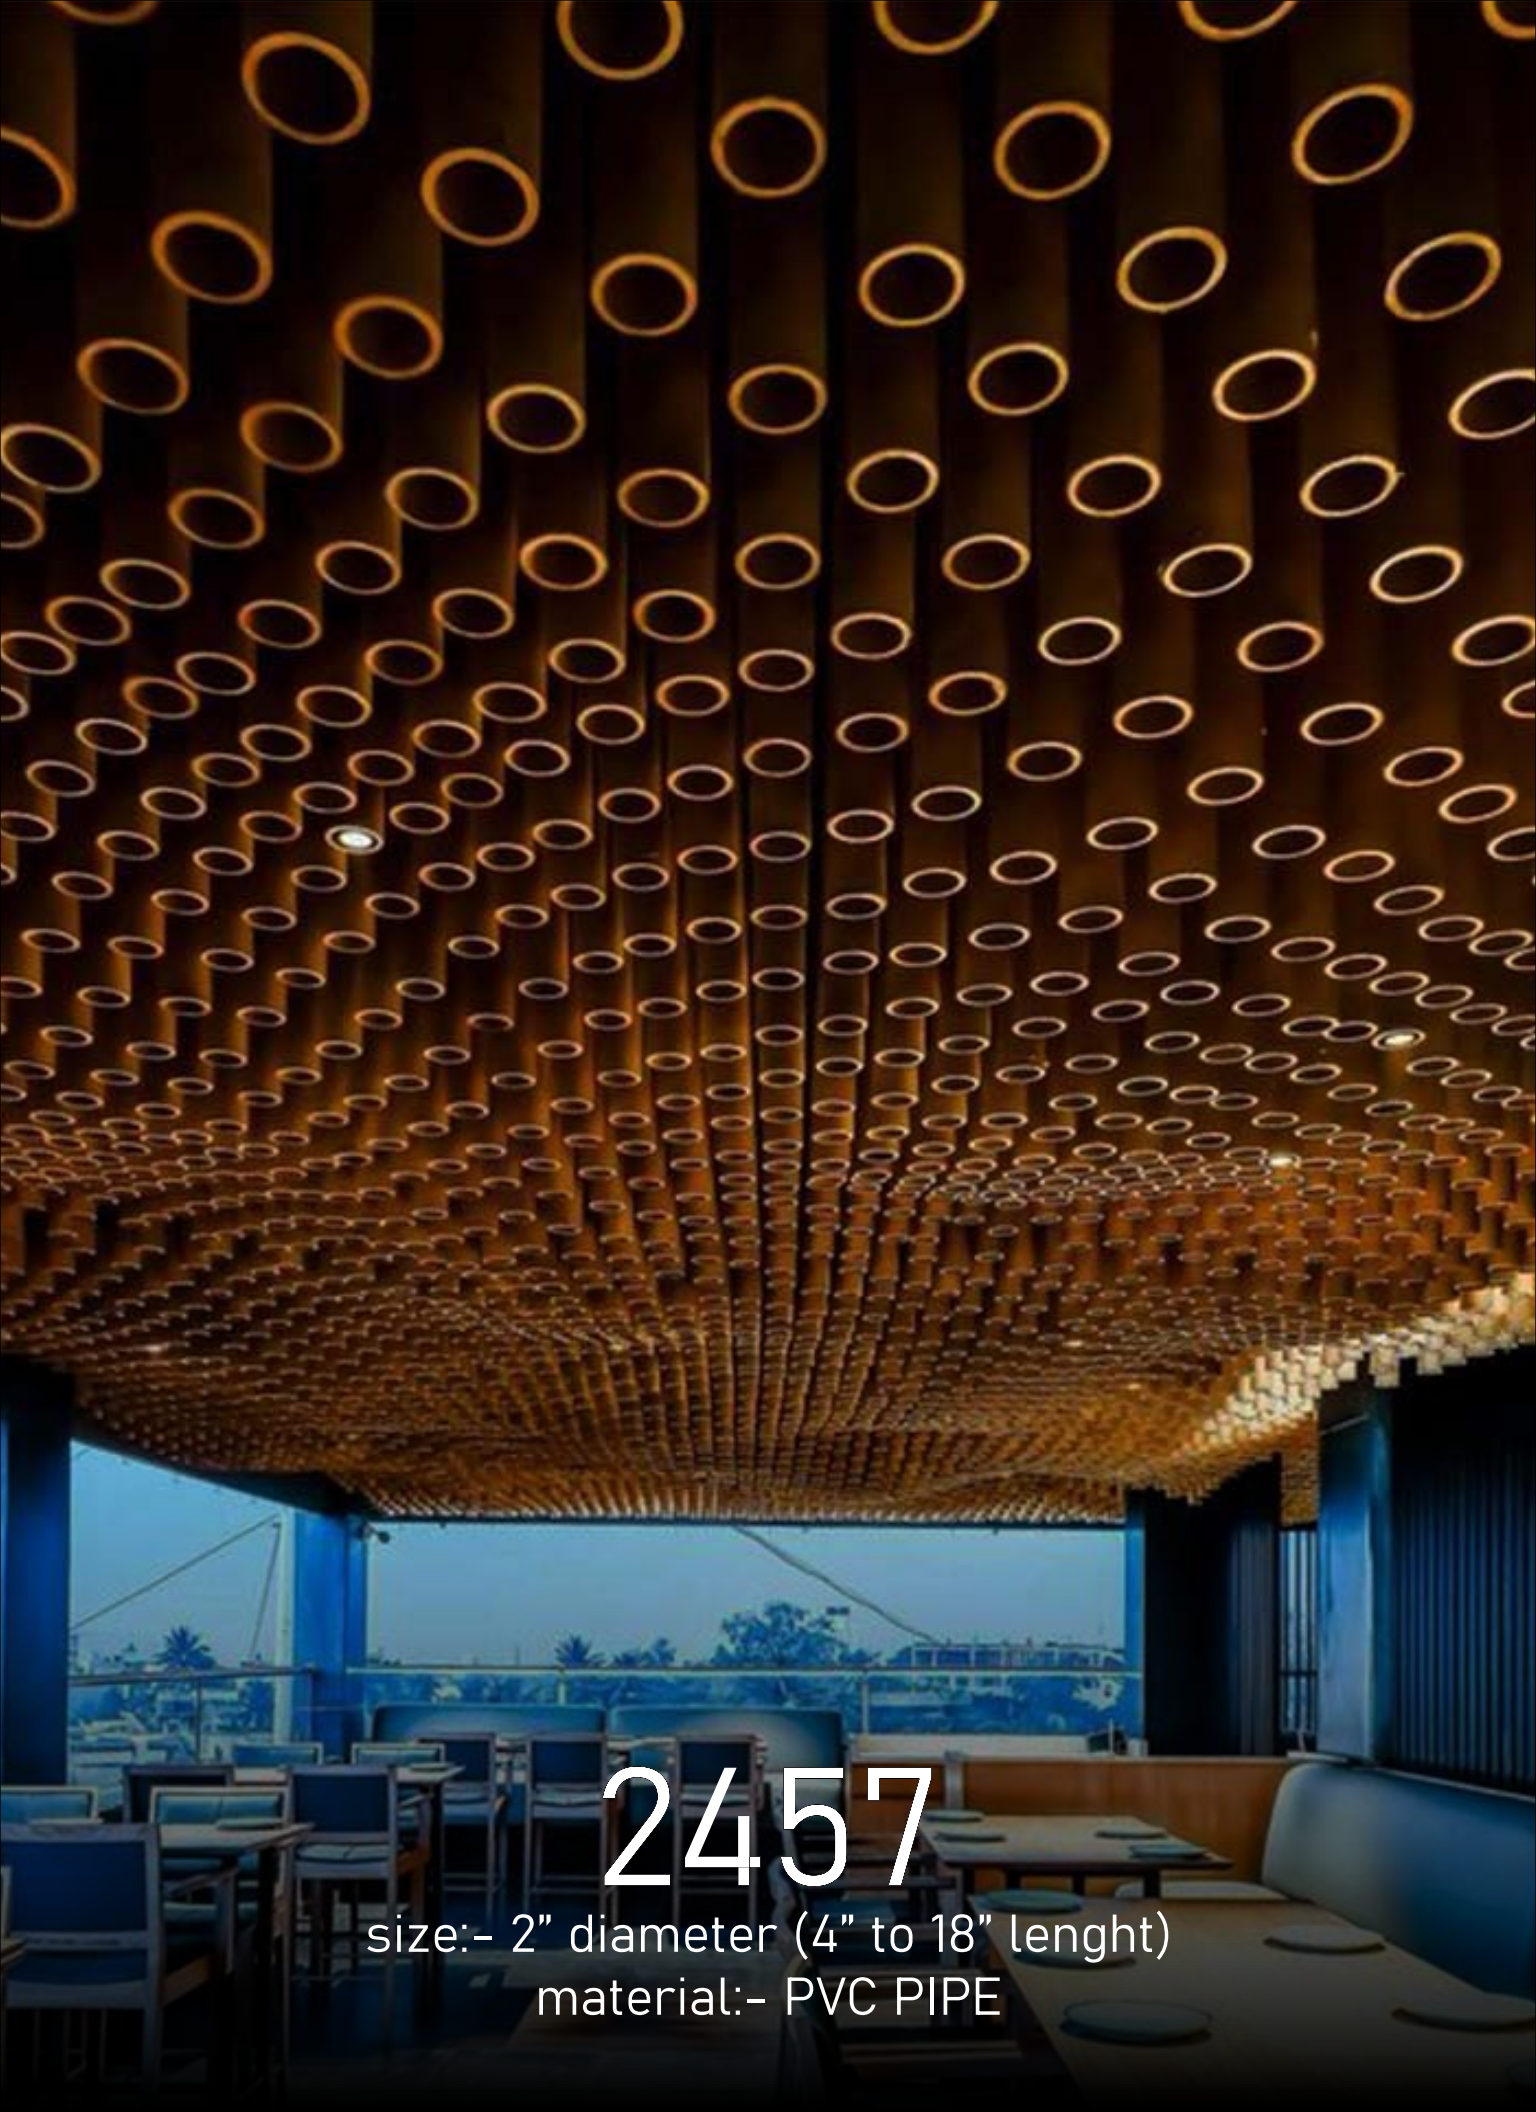

2454

Size:- customized
Material:- MDF/HDF

2455

Size:- customized
Material:- MDF/HDF

2456

Size:- customized
Material:- MDF/HDF

2457

size:- 2" diameter (4" to 18" length)